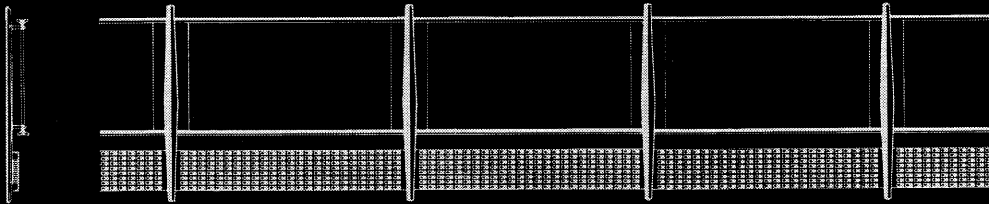

WOOD POST

SCULPTURED BY BLUMCRAFT IN HAND RUBBED OIL FINISH • SEND FOR GENERAL CATALOG M-61

Blumcraft

P I T T S B U R G H

COPYRIGHT 1961 BY BLUMCRAFT OF PITTSBURGH • 460 MELWOOD ST., PITTSBURGH 13, PENNSYLVANIA