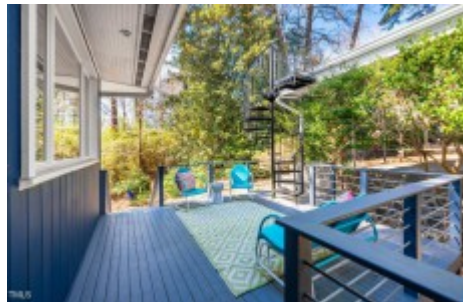

(1954) MCM near a Botanical Garden

1004 Kings Mill Rd, Chapel Hill, NC 27517

35.8949821, -79.0325061

[LINK TO AGENT'S LISTING](#) [LINK TO ARCHITECT/BUILDER INFO](#)

Overview

| | | |
|------------------------|-----------------------|--|
| Market Status:Active | Sale or Rent:For Sale | Initial list price (subject to change):\$1090000 |
| Rent price:\$ | Land area:acre | Living area:ft2 |
| Bedrooms: | Full Bathrooms: | Half Bathrooms: |
| Architect:John Latimer | Builder: | Year Built:1954 |