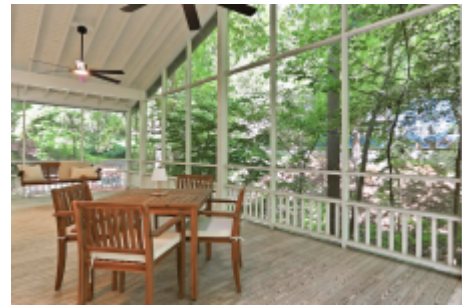

(1962) Beauty Near Battle Branch

126 Weaver Rd, Chapel Hill, NC 27514

35.9192219, -79.0348061

AGENT'S LISTING

Overview

Market Status:Active	Sale or Rent:For Sale	Initial list price (subject to change):\$795000
Rent price:\$	Land area:acre	Living area:ft2
Bedrooms:	Full Bathrooms:	Half Bathrooms:
Architect:	Builder:	Year Built:1962